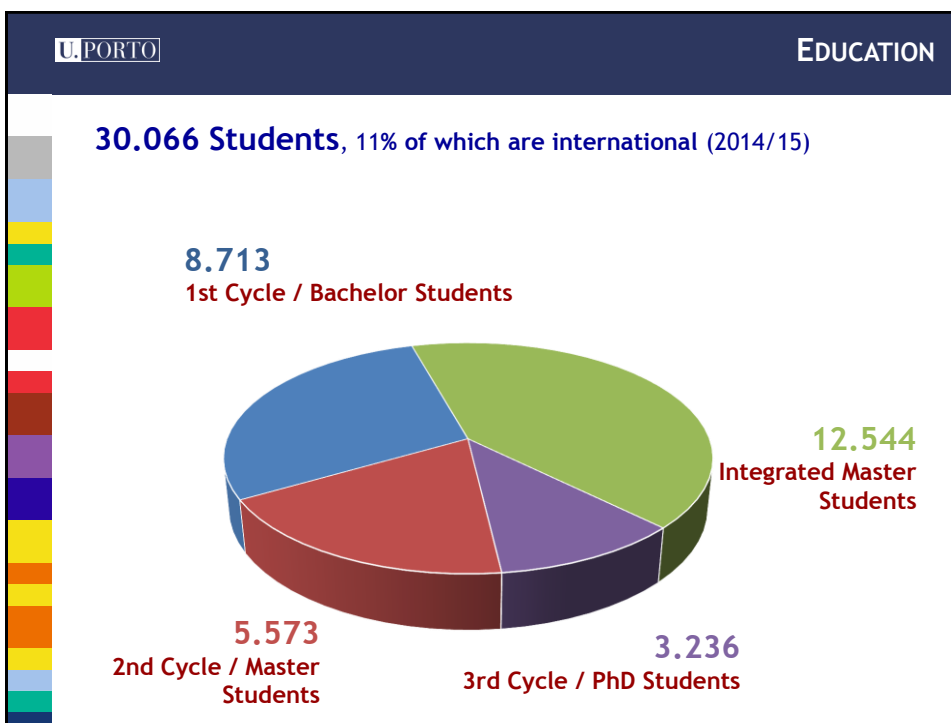

U.PORTO

U.PORTO EDUCATION

- ☞ **The most sought-after University by Portuguese students / popular among students (2015/2016)**
 - ✓ **Just about 2 applicants in 1st choice for each of the 4160 vacancies for 1st cycle and integrated master programmes**
- ☞ **The highest minimum access grades to the university**