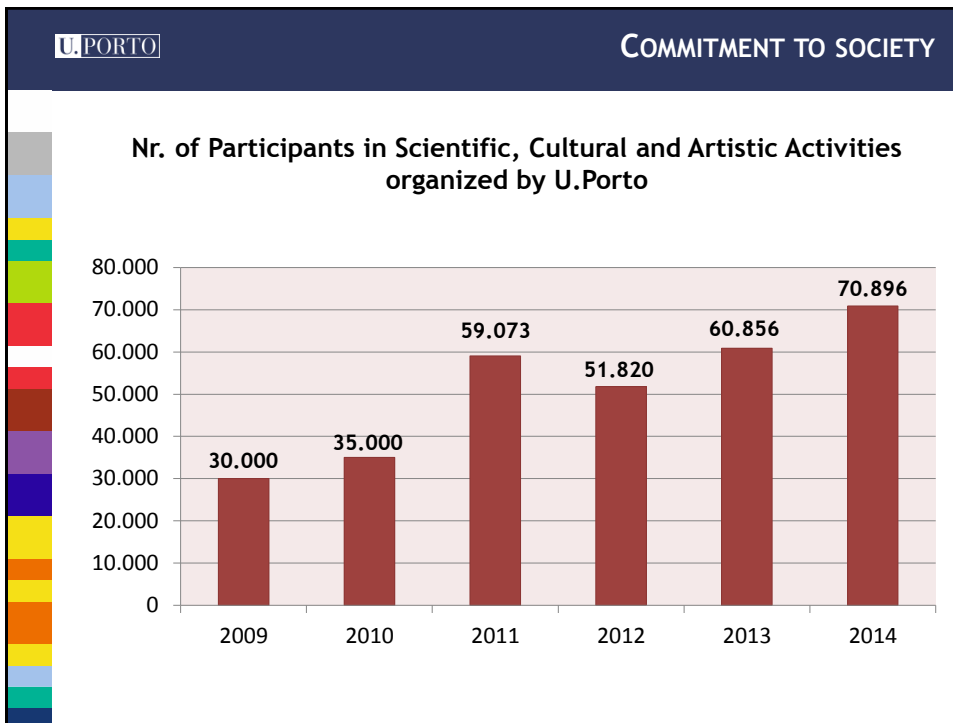

U.PORTO

INTERNATIONAL COOPERATION
EDUCATION

U.Porto students in mobility programmes abroad (2014/15)

1144 students in 44 countries

Europe: 985

Americas: 144

Africa: 1

Asia/Pacific: 14

THE U.PORTO IN THE ERASMUS MUNDUS PROGRAMME (ACTION 2) - 2009-2014

1st Project Coordinated with Brazil, 2008

48 Consortia

2014 Rankings: U.Porto is a leading Institution in Europe:

- 3rd European University with more coordinated projects (9)
- 5th European University with higher participation in Partnerships (39)

Scale Model of the Natural History and Science Museum

Rectorate building (to open by the European Congress ECSITE 2017 in Porto)

The Classical Orchestra of the Faculty of Engineering
performs on behalf of the University

Woman Football Team - European Football 7-a-side Champion (2015)

3rd Position in the Ranking 2015 "Best University": the university with the highest points obtained in the EUSA events

U.PORTO

SPORTS - 2014 WUC BEACH VOLLEYBALL