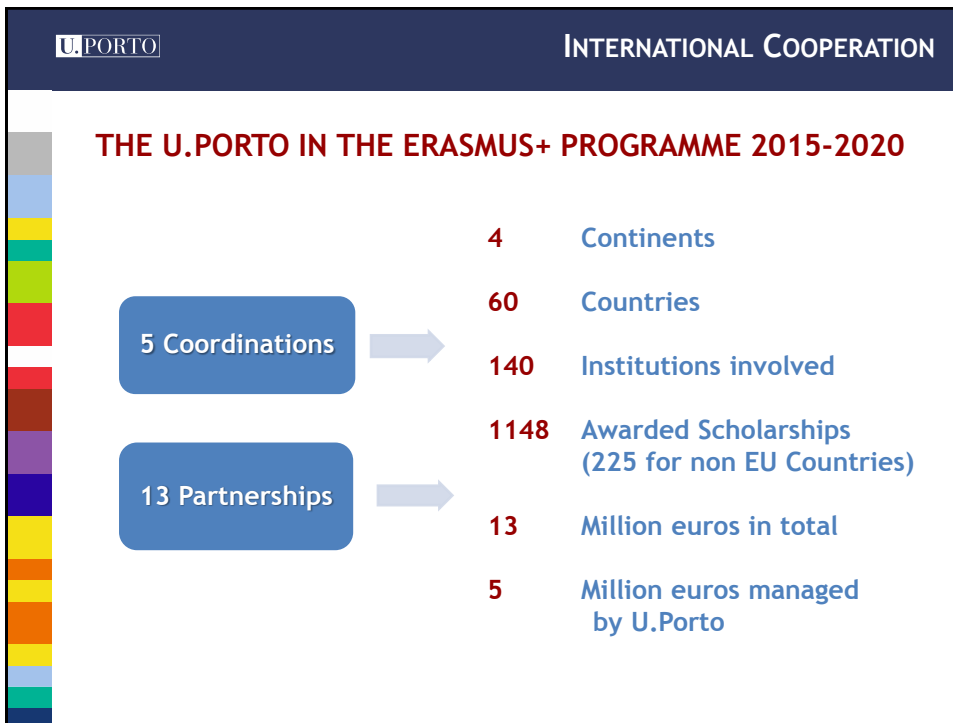

U.PORTO

INTERNATIONAL COOPERATION
EDUCATION

U.Porto students in mobility programmes abroad (2014/15)

1144 students in 44 countries

Europe: 985

Americas: 144

Africa: 1

Asia/Pacific: 14

THE U.PORTO IN THE ERASMUS MUNDUS PROGRAMME (ACTION 2) - 2009-2014

1st Project Coordinated with Brazil, 2008

48 Consortia

2014 Rankings: U.Porto is a leading Institution in Europe:

- 3rd European University with more coordinated projects (9)
- 5th European University with higher participation in Partnerships (39)

Scale Model of the Natural History and Science Museum

Rectorate building (to open by the European Congress ECSITE 2017 in Porto)

The Classical Orchestra of the Faculty of Engineering
performs on behalf of the University

Woman Football Team - European Football 7-a-side Champion (2015)

3rd Position in the Ranking 2015 "Best University": the university with the highest points obtained in the EUSA events

U.PORTO

SPORTS - 2014 WUC BEACH VOLLEYBALL