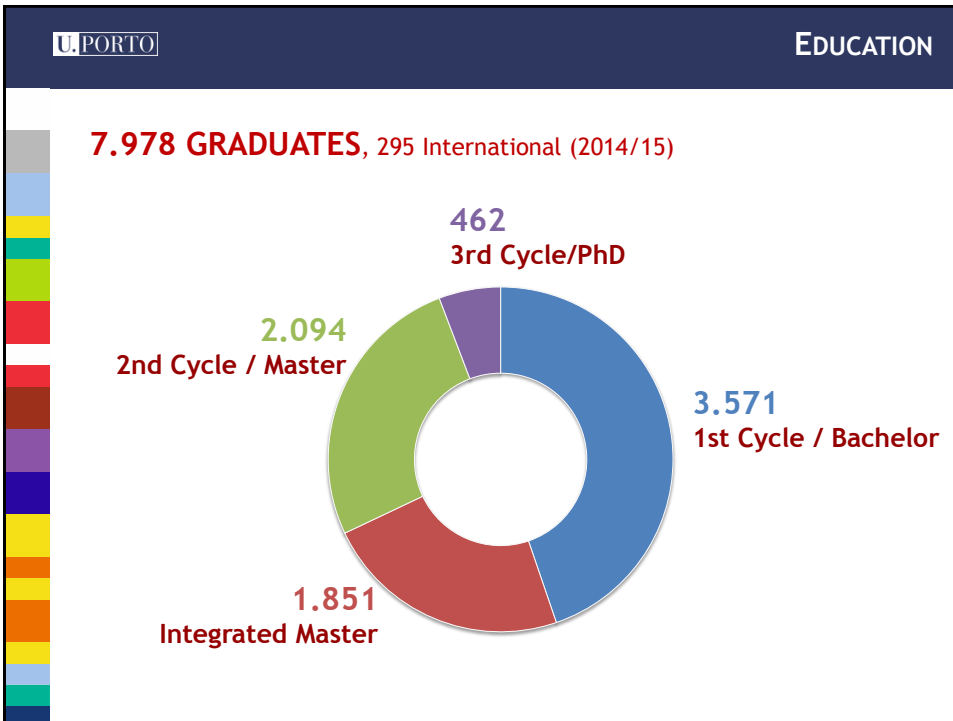

U.PORTO

U.PORTO EDUCATION

- ☞ **The most sought-after University by Portuguese students / popular among students (2015/2016)**
 - ✓ **Just about 2 applicants in 1st choice for each of the 4160 vacancies for 1st cycle and integrated master programmes**
- ☞ **The highest minimum access grades to the university**