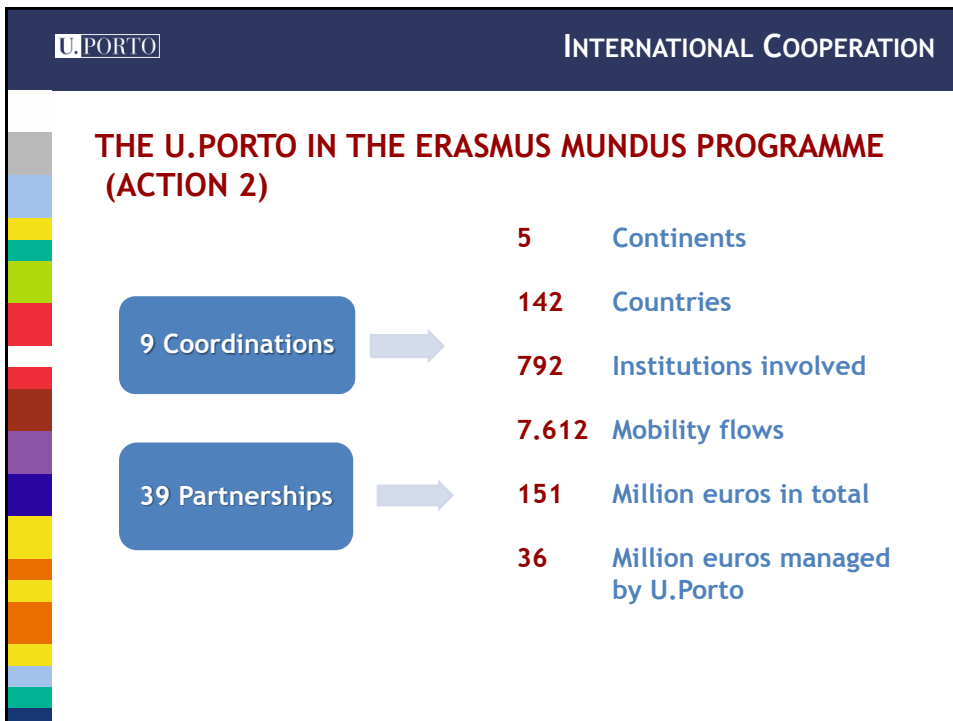

U.PORTO **BIN@ - BUSINESS & INNOVATION NETWORK**

CONNECT | SHARE | GROW
businessandinnovation.net
+1730 International Delegates

*Open innovation
Added value
Real impact*

U.PORTO **BIN@ ANNUAL EVENTS 2010 - 2014**

Porto 2010 Sheffield 2011 Porto 2012
S. Paulo 2013 Sheffield 2014

U.PORTO

BIN@PORTO 2015

*“When I think about Porto,
I think about Innovation...”*

Violeta Bulc, EU Commissioner for Transport, addressing the public at BIN@Porto, 2/11/2015

U.PORTO

INTERNATIONAL COOPERATION
EDUCATION

U.Porto students in mobility programmes abroad (2014/15)

1144 students in 44 countries

Europe: 985

Americas: 144

Africa: 1

Asia/Pacific: 14

THE U.PORTO IN THE ERASMUS MUNDUS PROGRAMME (ACTION 2) - 2009-2014

1st Project Coordinated with Brazil, 2008

48 Consortia

2014 Rankings: U.Porto is a leading Institution in Europe:

- 3rd European University with more coordinated projects (9)
- 5th European University with higher participation in Partnerships (39)