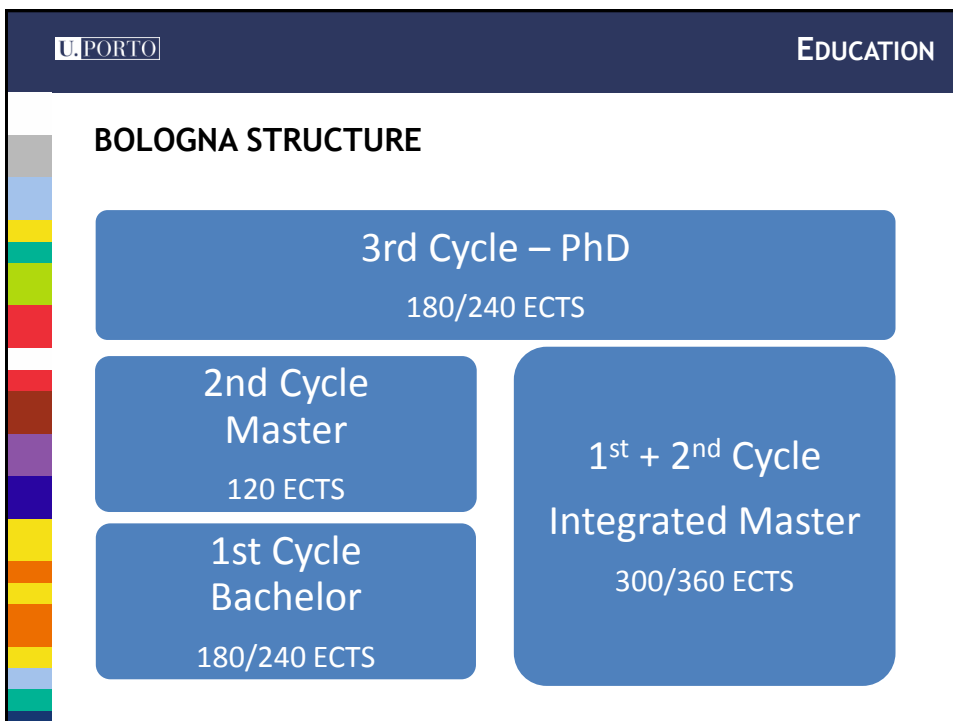

U.PORTO

U.PORTO EDUCATION

- ☞ **The most sought-after University by Portuguese students / popular among students (2015/2016)**
 - ✓ **Just about 2 applicants in 1st choice for each of the 4160 vacancies for 1st cycle and integrated master programmes**
- ☞ **The highest minimum access grades to the university**