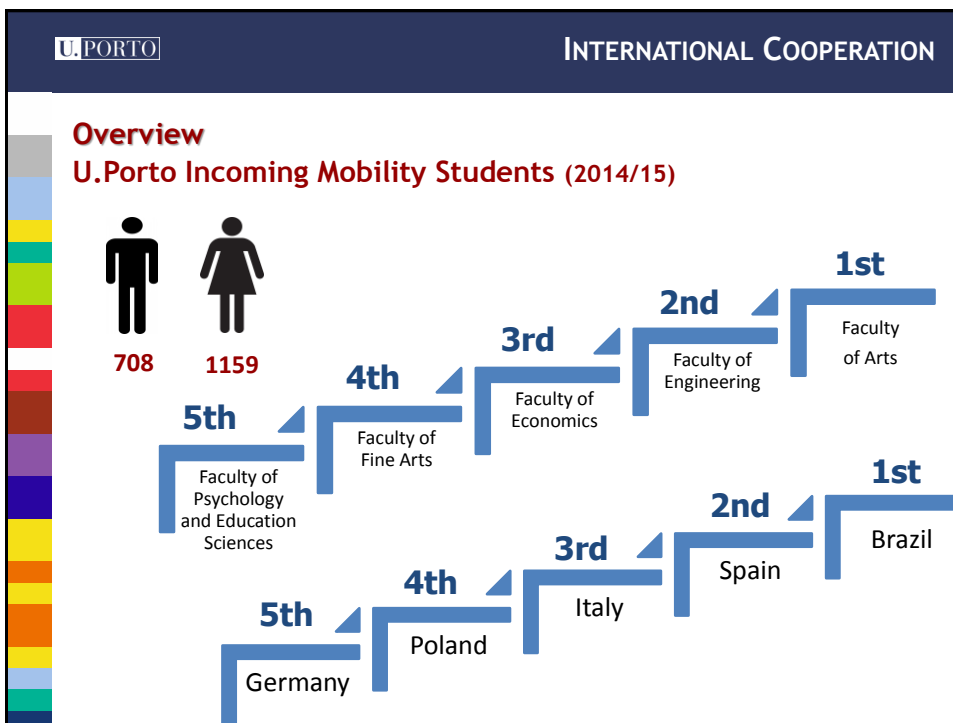

U.PORTO **BIN@ - BUSINESS & INNOVATION NETWORK**

CONNECT | SHARE | GROW
businessandinnovation.net
+1730 International Delegates

*Open innovation
Added value
Real impact*

U.PORTO **BIN@ ANNUAL EVENTS 2010 - 2014**

Porto 2010 Sheffield 2011 Porto 2012
S. Paulo 2013 Sheffield 2014

U.PORTO

BIN@PORTO 2015

*“When I think about Porto,
I think about Innovation...”*

Violeta Bulc, EU Commissioner for Transport, addressing the public at BIN@Porto, 2/11/2015

U.PORTO

INTERNATIONAL COOPERATION
EDUCATION

U.Porto students in mobility programmes abroad (2014/15)

1144 students in 44 countries

Europe: 985

Americas: 144

Africa: 1

Asia/Pacific: 14

THE U.PORTO IN THE ERASMUS MUNDUS PROGRAMME (ACTION 2) - 2009-2014

1st Project Coordinated with Brazil, 2008

48 Consortia

2014 Rankings: U.Porto is a leading Institution in Europe:

- 3rd European University with more coordinated projects (9)
- 5th European University with higher participation in Partnerships (39)