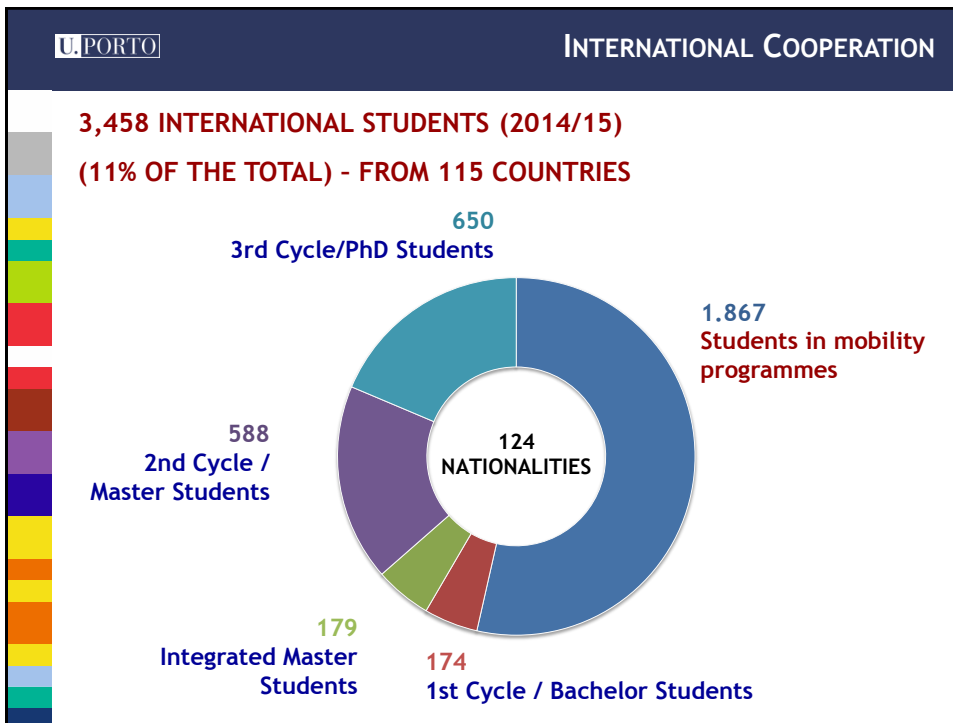

U.PORTO **BIN@ - BUSINESS & INNOVATION NETWORK**

CONNECT | SHARE | GROW
businessandinnovation.net
+1730 International Delegates

*Open innovation
Added value
Real impact*

U.PORTO **BIN@ ANNUAL EVENTS 2010 - 2014**

Porto 2010 Sheffield 2011 Porto 2012
S. Paulo 2013 Sheffield 2014

U.PORTO

BIN@PORTO 2015

*“When I think about Porto,
I think about Innovation...”*

Violeta Bulc, EU Commissioner for Transport, addressing the public at BIN@Porto, 2/11/2015

U.PORTO

INTERNATIONAL COOPERATION
EDUCATION

U.Porto students in mobility programmes abroad (2014/15)

1144 students in 44 countries

Europe: 985

Americas: 144

Africa: 1

Asia/Pacific: 14

THE U.PORTO IN THE ERASMUS MUNDUS PROGRAMME (ACTION 2) - 2009-2014

1st Project Coordinated with Brazil, 2008

48 Consortia

2014 Rankings: U.Porto is a leading Institution in Europe:

- 3rd European University with more coordinated projects (9)
- 5th European University with higher participation in Partnerships (39)